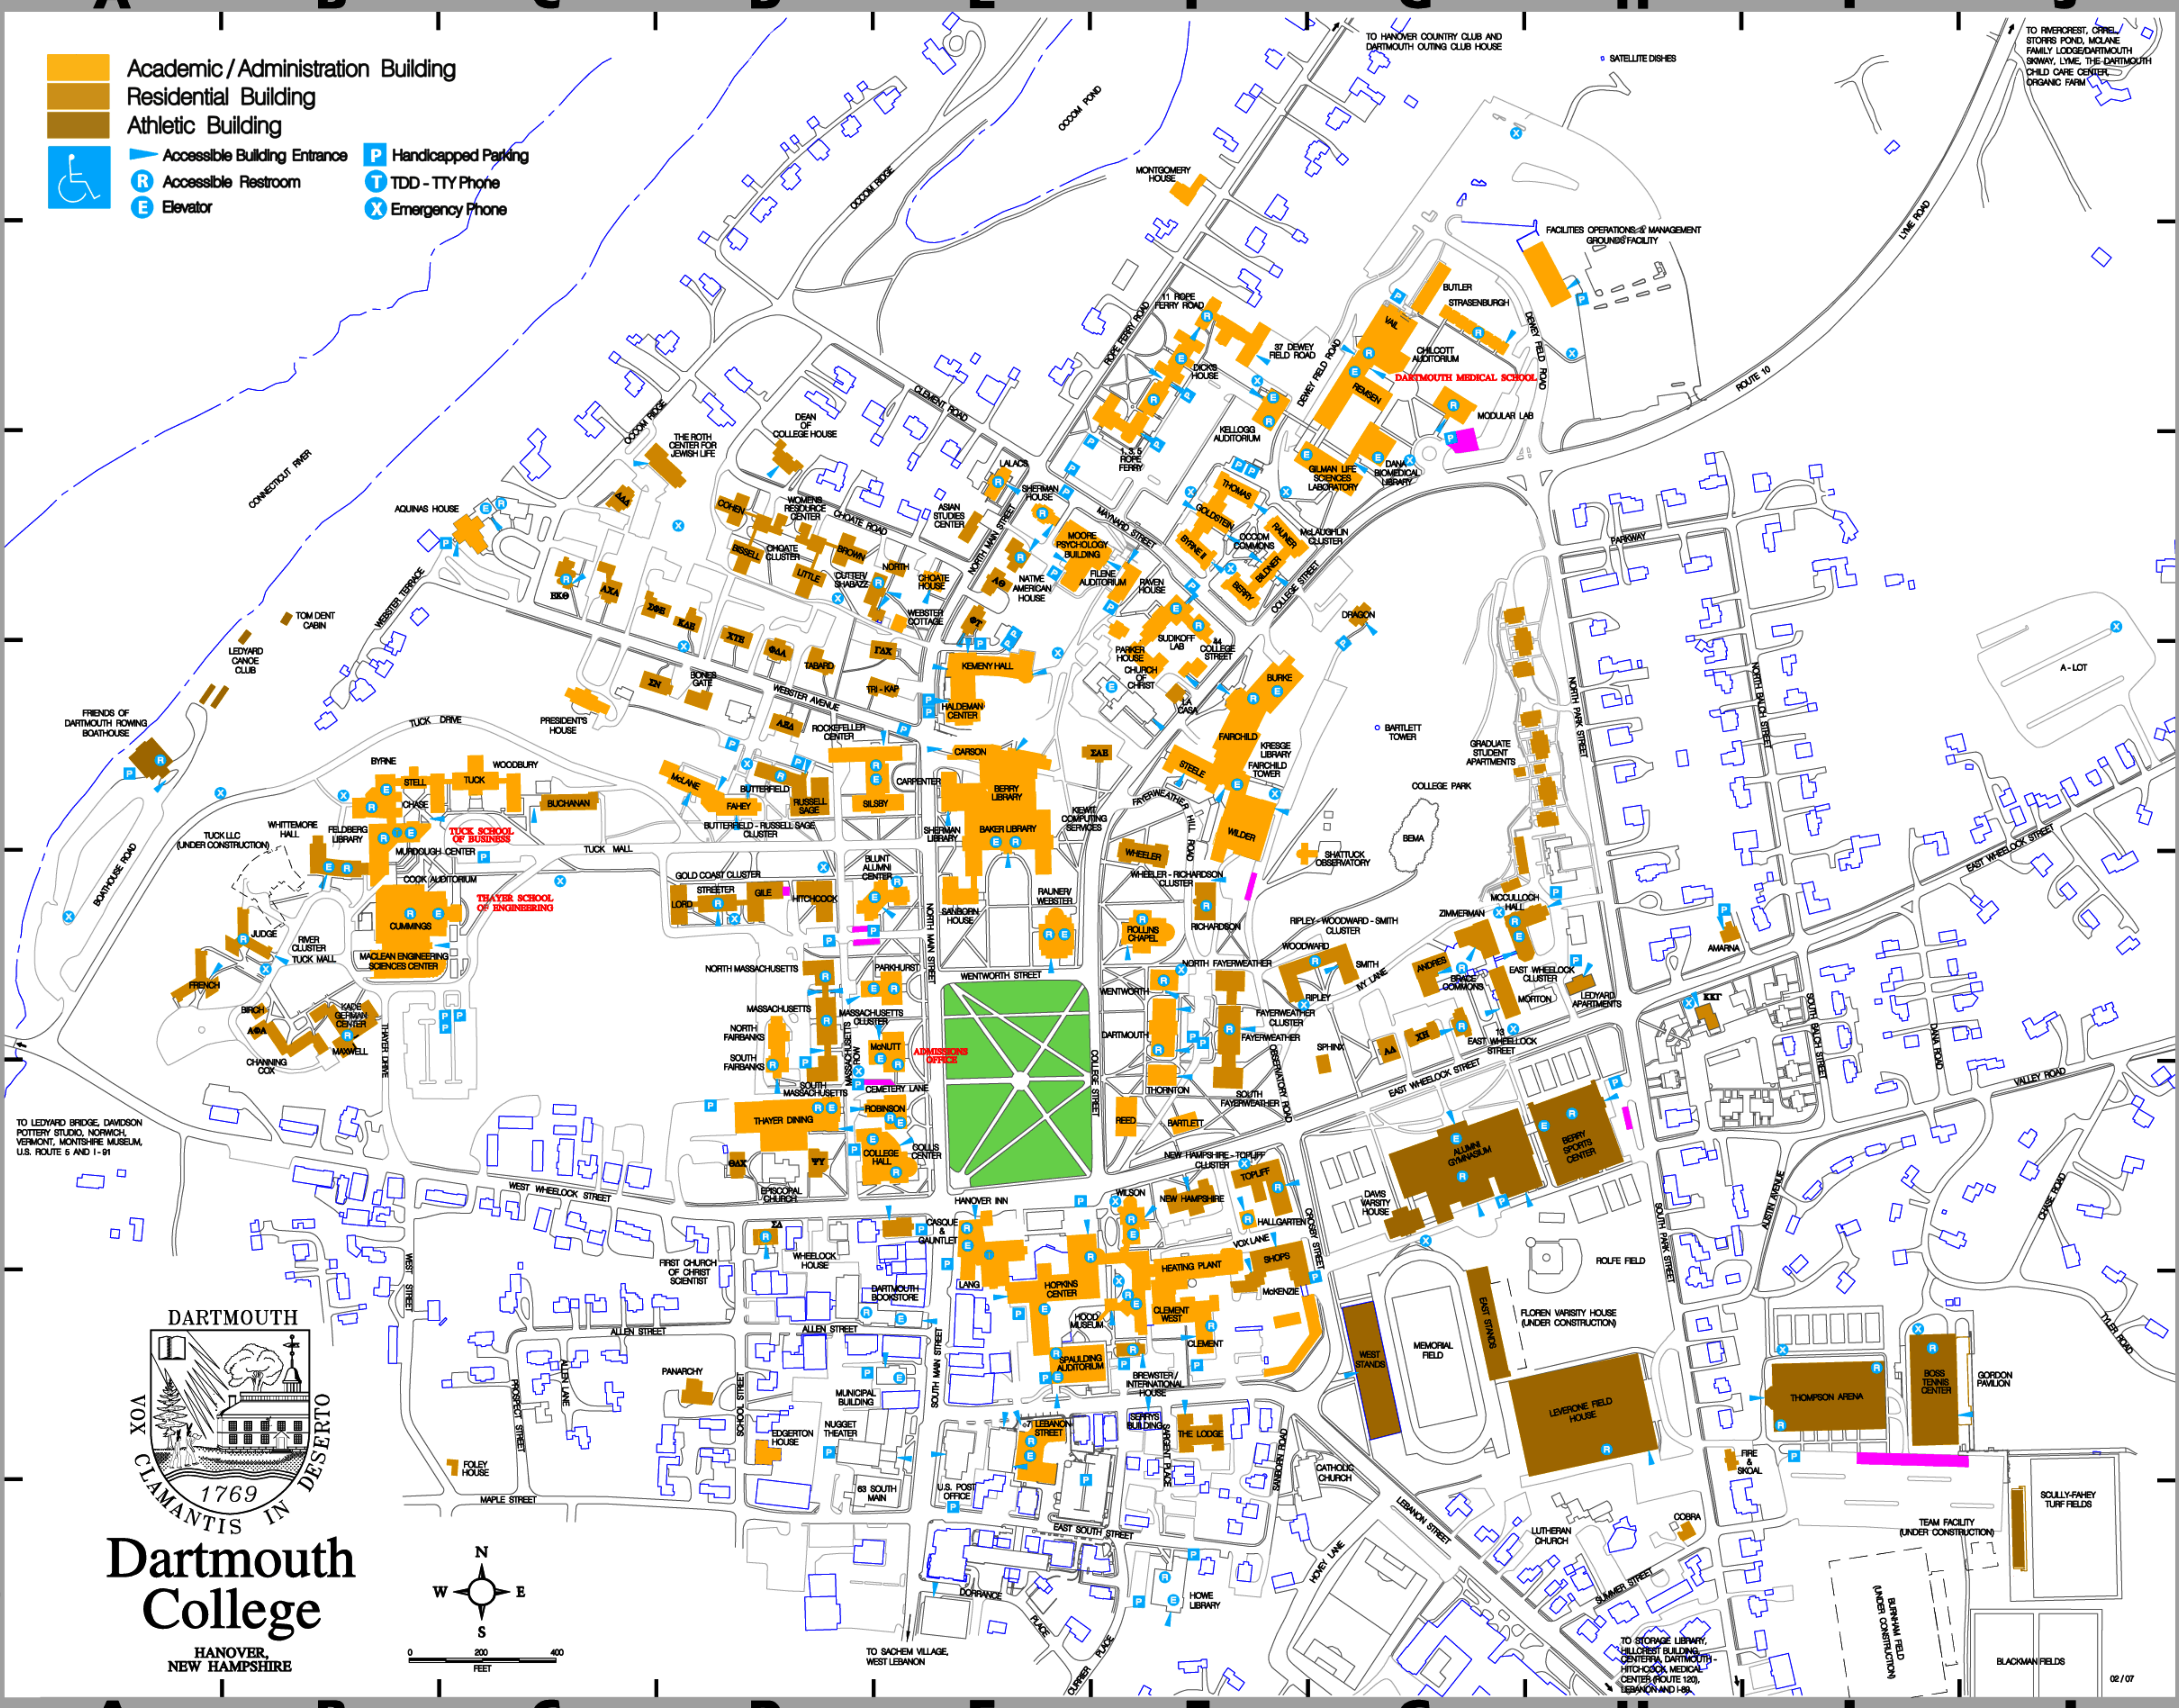

- Academic / Administration Building
- Residential Building
- Athletic Building
- Accessible Building Entrance
- Accessible Restroom
- Elevator
- Handicapped Parking
- TDD - TTY Phone
- Emergency Phone

Dartmouth College
HANOVER, NEW HAMPSHIRE